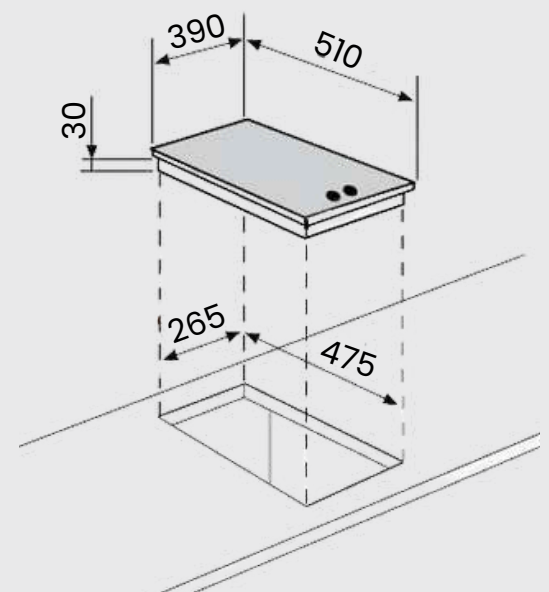

BL30 | 30cm 2 Burner Gas On Glass Hob

Features:

- 30cm gas on glass built-in hob
- 2 gas burners
- Front 1000W
- Rear 3300W
- Flame failure device (FFD)
- One handed electronic ignition
- Cast iron pot rests
- Chrome coated knobs
- Built in feet for free-standing option
- Screen printed markings underneath the glass which will not rub off during cleaning

Product Dimensions:

- Length: 510mm
- Width: 390mm
- Depth: 30mm

Product Codes:

- BL30:
30cm 2 Burner Gas On Glass Hob

Price:
RRP. R2595,00

Available in Black:

Technical Drawing:

BL60 | 60cm 4 Burner Gas On Glass Hob

Product Dimensions:

- Overall - 600 x 510
- Cut Out - 560 x 480

Product Codes:

- BL60:
60cm 4 Burner Gas On Glass Hob

Price:
RRP. R3995,00

Available in Black:

Technical Drawing:

BL90 | 90cm Gas On Glass Built In Hob

Product Dimensions:

• Assembled:

Overall - 870 x 500

Cut Out - 830 x 470

Price:
RRP. R5295,00

Available in Black:

Technical Drawing: