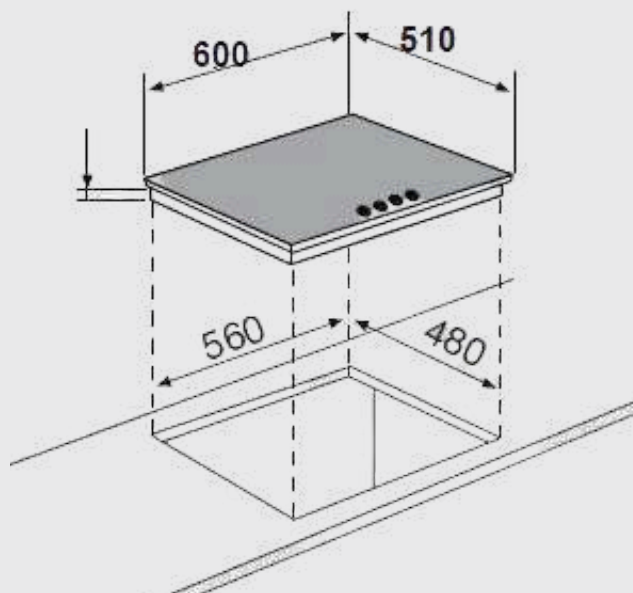

Product Dimensions:

- Length: 510mm
- Width: 390mm
- Depth: 30mm

Product Codes:

- BL30:
30cm 2 Burner Gas On Glass Hob

Price:
RRP. R2595,00

Available in Black:

Technical Drawing:

BL60 | 60cm 4 Burner Gas On Glass Hob

Product Dimensions:

- Overall - 600 x 510
- Cut Out - 560 x 480

Product Codes:

- BL60:
60cm 4 Burner Gas On Glass Hob

Price:
RRP. R3995,00

Available in Black:

Technical Drawing:

BL90 | 90cm Gas On Glass Built In Hob

Features:

90 cm gas on glass built-in hob

5 gas burners

Front left: 1750W

Rear left: 1750W

Centre wok burner: 3300W

Front right: 1000W

Rear right: 2700W

Product Dimensions:

• Assembled:

Overall - 870 x 500

Cut Out - 830 x 470

Price:
RRP. R5295,00

Available in Black:

Technical Drawing: