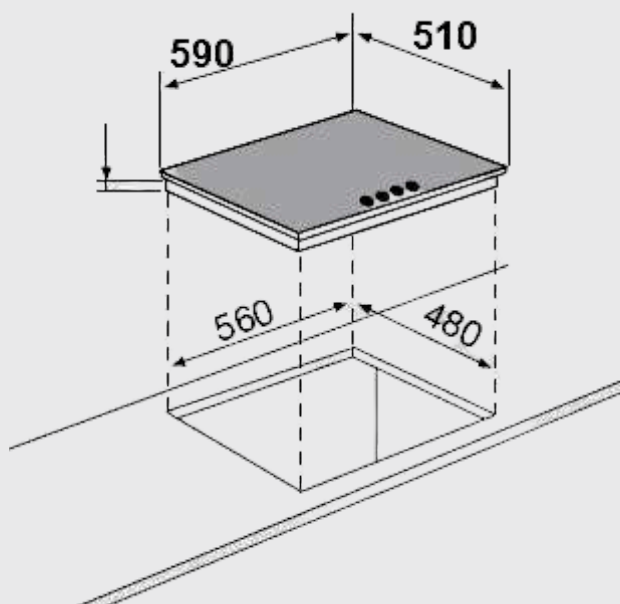

Cast iron pot rests

Chrome coated knobs

Built in feet for free-standing option

Also available with battery ignition.

Product Dimensions:

Length: 510mm

Width: 310mm

Depth: 30mm

• Assembled:

Overall - 590 x 510

Cut Out - 560 x 480

Product Codes:

• SS60:

60cm 4 Burner Stainless Steel Hob

• SS60B:

60cm 4 Burner Stainless Steel Hob
With Battery Ignition

SS60:
RRP. R3895,00
SS60B:
RRP. R3895,00

Available in Stainless Steel:

Technical Drawing:

SS90 | 90cm Stainless Steel Built In Hob

Features:

- 90cm stainless steel built-in hob
- 5 gas burners
- Front left: 1750W
- Rear left: 2700W
- Centre wok burner: 3300W
- Front right: 1000W
- Rear right: 1750W
- Flame failure device (FFD)
- One handed electronic ignition
- Cast iron pot rests
- Chrome coated knobs
- Built in feet for free-standing option

Product Dimensions:

• Assembled:

Overall - 860 x 510

Cut Out - 830 x 470

Available in Stainless Steel:

Technical Drawing:

Price:
RRP. R4975,00