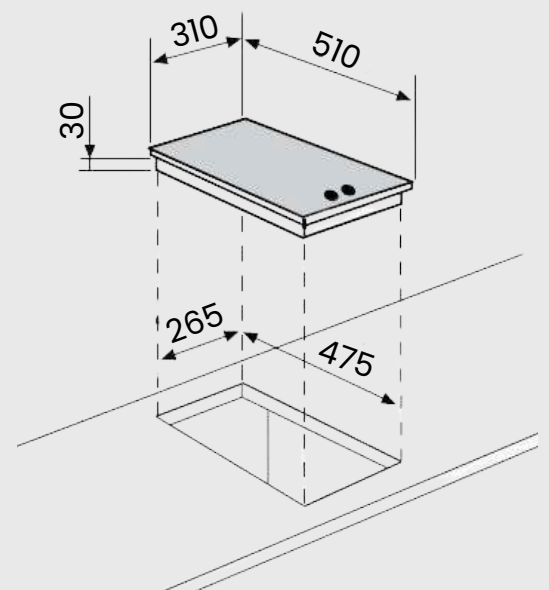

Technical Drawing: