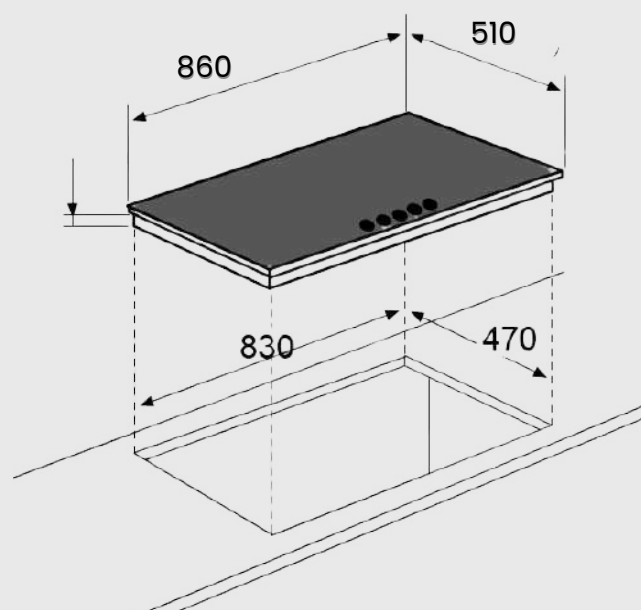

Cast iron pot rests

Chrome coated knobs

Built in feet for free-standing option

Also available with battery ignition.

Product Dimensions:

Length: 510mm

Width: 310mm

Depth: 30mm

• Assembled:

Overall - 590 x 510

Cut Out - 560 x 480

Product Codes:

• SS60:

60cm 4 Burner Stainless Steel Hob

• SS60B:

60cm 4 Burner Stainless Steel Hob
With Battery Ignition

SS60:
RRP. R3895,00
SS60B:
RRP. R3895,00

Available in Stainless Steel:

Technical Drawing:

SS90 | 90cm Stainless Steel Built In Hob

Features:

- 90cm stainless steel built-in hob
- 5 gas burners
- Front left: 1750W
- Rear left: 2700W
- Centre wok burner: 3300W
- Front right: 1000W
- Rear right: 1750W
- Flame failure device (FFD)
- One handed electronic ignition
- Cast iron pot rests
- Chrome coated knobs
- Built in feet for free-standing option

Product Dimensions:

• Assembled:

Overall - 860 x 510

Cut Out - 830 x 470

Available in Stainless Steel:

Technical Drawing:

Price:
RRP. R4975,00