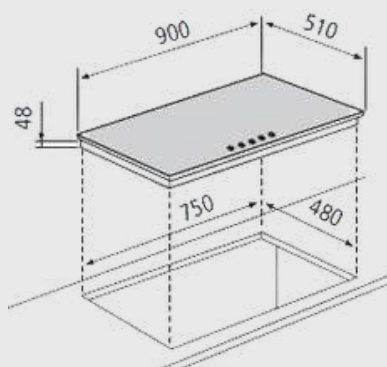

Technical Drawing: