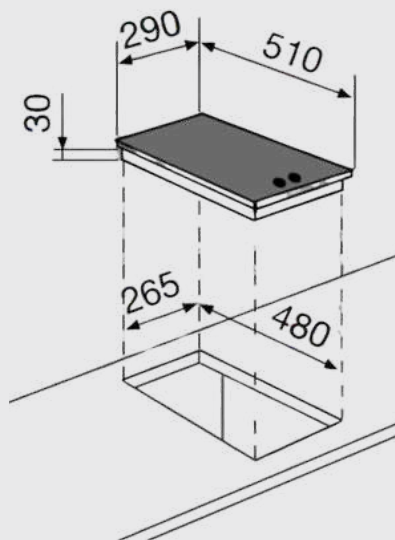

Technical Drawing: