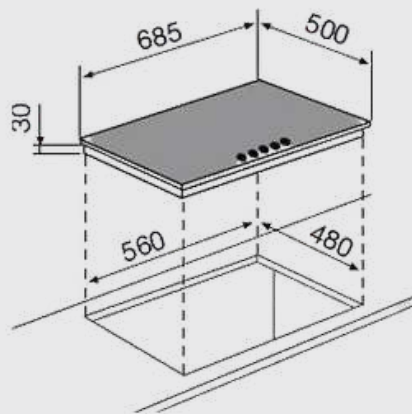

Technical Drawing: