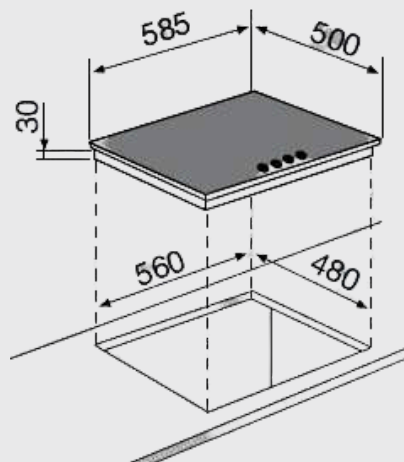

Technical Drawing: