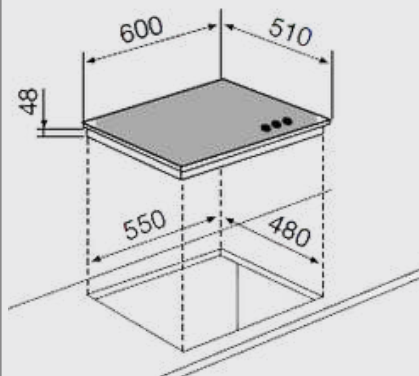

Technical Drawing: