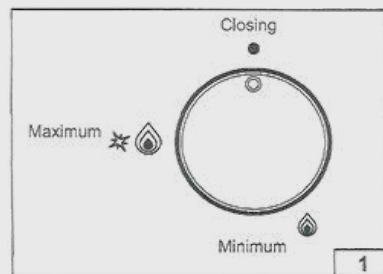

Using the Burners: