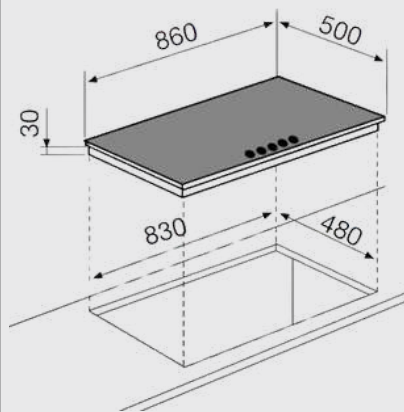

Technical Drawing: