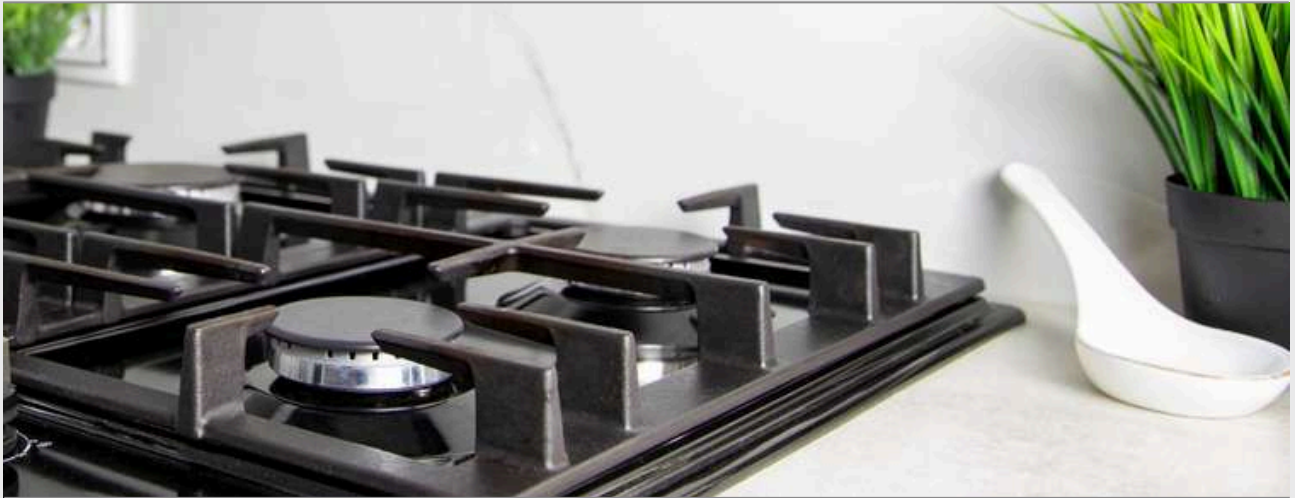

BL60 | 60cm 4 Burner Gas On Glass Hob