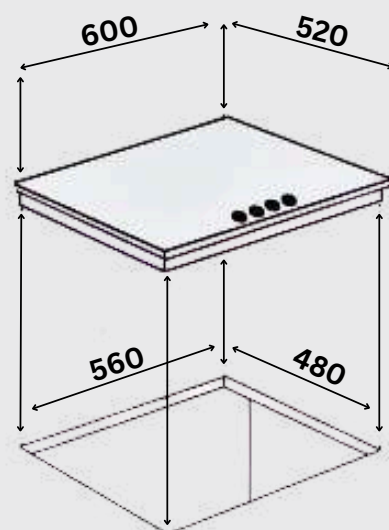

the glass which will not rub off

during cleaning

Product Dimensions:

Overall - 600 x 520

Cut Out - 560 x 480

Product Codes:

- BL60:
60cm 4 Burner Gas On Glass Hob

Price:
RRP. R3995,00

Available in Black:

Technical Drawing:

BS-60-B1 | 60cm Black Enamel Hob & Battery Ignition

Features:

- 60 cm Black Enamel built-in hob
- Ignition is battery operated
- One handed ignition
- 4 gas burners
- Front left: 1750W
- Rear left: 3300W
- Front right: 1000W
- Rear right: 1750W
- Flame failure device (FFD)
- Cast iron pot rests
- Chrome coated knobs
- Built in feet for free-standing option

Product Dimensions:

• Assembled:

Overall - 585 x 505

Cut Out - 560 x 480

Product Codes:

- BS-60 -B1:
60cm 4 Burner Black Enamel hob

BS-60-B1
RRP. R3295,00

Available in Black Enamel:

Product Dimensions:

• Assembled:

Overall - 870 x 520

Cut Out - 830 x 470

Price:
RRP. R5295,00

Available in Black:

Technical Drawing: