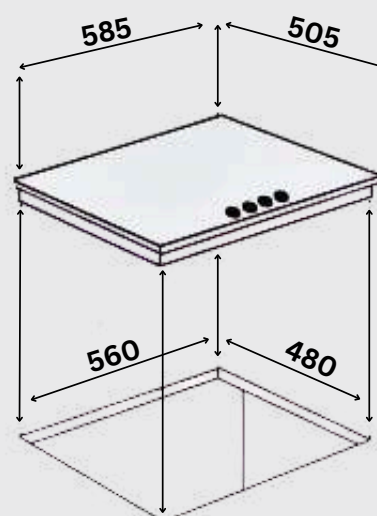

Available in Black:

Technical Drawing:

BS-60-B1 | 60cm Black Enamel Hob & Battery Ignition

Features:

- 60 cm Black Enamel built-in hob
- Ignition is battery operated
- One handed ignition
- 4 gas burners
- Front left: 1750W
- Rear left: 3300W
- Front right: 1000W
- Rear right: 1750W
- Flame failure device (FFD)
- Cast iron pot rests
- Chrome coated knobs
- Built in feet for free-standing option

Product Dimensions:

• Assembled:

Overall - 585 x 505

Cut Out - 560 x 480

Product Codes:

- BS-60 -B1:
60cm 4 Burner Black Enamel hob

BS-60-B1
RRP. R3295,00

Available in Black Enamel:

Technical Drawing:

BL90 | 90cm Gas On Glass Built In Hob

Features:

90 cm gas on glass built-in hob

5 gas burners

Front left: 1750W

Rear left: 1750W

Centre wok burner: 3300W

Product Dimensions:

• Assembled:

Overall - 870 x 520

Cut Out - 830 x 470

Price:
RRP. R5295,00

Available in Black:

Technical Drawing: