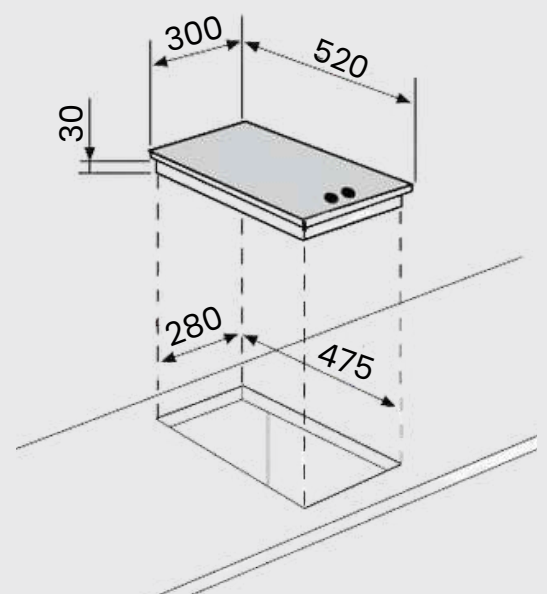

Technical Drawing: