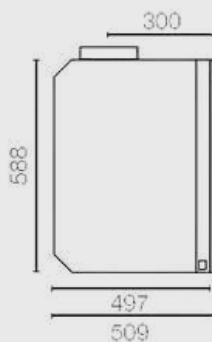

VISI 660 170 | Godin VISI 75 - VF

Features:

- Fuel: wood
- Flue diameter: 180mm
- Visi 75 VF: 10KW
- Air wash over glass
- Primary and secondary combustion
- Draft reducing damper

Distance to combustible materials:

- Rear 50cm
- Sides 40cm
- Front 60cm

Product Dimensions:

- Length: 750mm
- Depth: 509mm
- Height: 616mm

Product Codes:

- VISI 660 170
Godin Built-In VISI 75 - F

Technical Drawing:

Available in Matt Black:

Price:
RRP. R39 995,00

Draft reducing damper

Distance to combustible materials:

Rear 50cm

Sides 40cm

Front 60cm

Product Dimensions:

Length: 850mm

Depth: 508mm

Height: 615mm

Product Codes:

- VISI 660 174
Godin Built-In VISI 85 - F

Price:
RRP. R49 495,00

Technical Drawing:

Available in Matt Black: