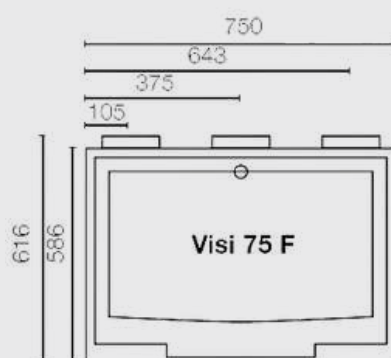

VISI 660 170 | Godin VISI 75 - VF

Features:

- Fuel: wood
- Flue diameter: 180mm
- Visi 75 VF: 10KW
- Air wash over glass
- Primary and secondary combustion
- Draft reducing damper

Distance to combustible materials:

- Rear 50cm
- Sides 40cm
- Front 60cm

Product Dimensions:

- Length: 750mm
- Depth: 509mm
- Height: 616mm

Product Codes:

- VISI 660 170
Godin Built-In VISI 75 - F

Technical Drawing:

Available in Matt Black:

Price:
RRP. R39 995,00

Draft reducing damper

Distance to combustible materials:

Rear 50cm

Sides 40cm

Front 60cm

Product Dimensions:

Length: 850mm

Depth: 508mm

Height: 615mm

Product Codes:

- VISI 660 174
Godin Built-In VISI 85 - F

Price:
RRP. R49 495,00

Technical Drawing:

Available in Matt Black: