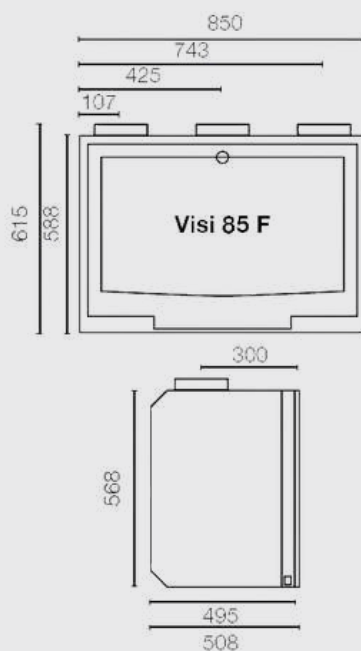

- Rear 50cm
- Sides 40cm
- Front 60cm

Product Dimensions:

- Length: 750mm
- Depth: 509mm
- Height: 616mm

Product Codes:

- VISI 660 170
Godin Built-In VISI 75 - F

Technical Drawing:

Available in Matt Black:

Price:
RRP. R39 995,00

VISI 660 174 | Godin VISI 85 - F

Features:

Fuel: wood

Colour: matt black

Flue diameter: 180mm

Visi 85 F: 12KW

Air wash over glass

Primary and secondary combustion

Draft reducing damper

Distance to combustible materials:

Rear 50cm

Sides 40cm

Front 60cm

Product Dimensions:

Length: 850mm

Depth: 508mm

Height: 615mm

Product Codes:

- VISI 660 174
Godin Built-In VISI 85 - F

Price:
RRP. R49 495,00

Technical Drawing:

Available in Matt Black: