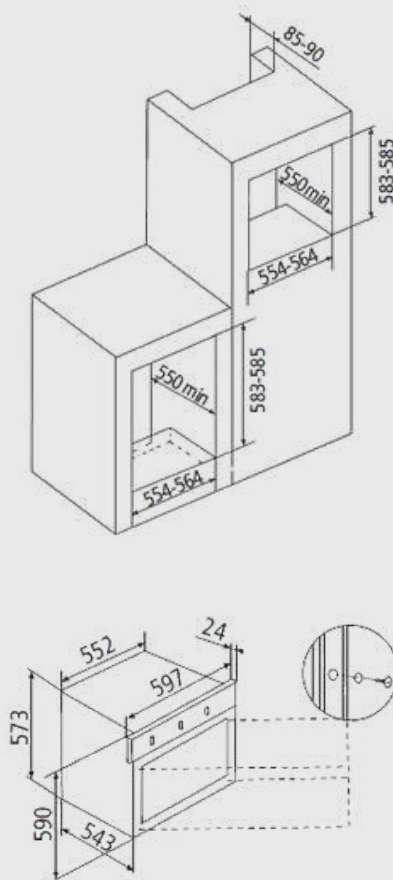

Product Dimensions:

- Length: 597mm
- Height: 590mm
- Depth: 543mm

Product Codes:

- GFEG31IX
S/Steel 60cm Built-in Gas Oven

Price:
RRP. R14 495,00

Technical Drawing:

Available in Stainless Steel:

Oven Functions:

Product Dimensions:

Length: 597mm

Height: 590mm

Depth: 543mm

Product Codes:

- GFS53IX
Built-in Electric Oven

Price:
RRP. R11 495,00

Technical Drawing: