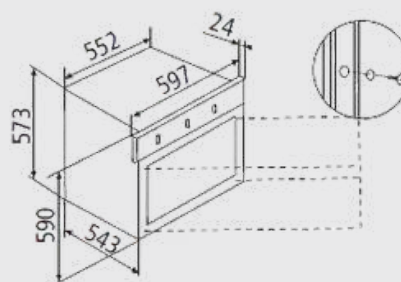

Product Dimensions:

Length: 597mm

Height: 590mm

Depth: 543mm

Product Codes:

- GFS53IX
Built-in Electric Oven

Price:
RRP. R11 495,00

Technical Drawing: