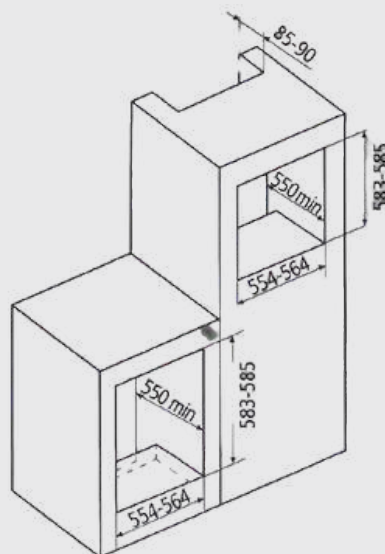

Product Dimensions:

- Length: 597mm
- Height: 590mm
- Depth: 543mm

Product Codes:

- GFEG31IX
S/Steel 60cm Built-in Gas Oven

Price:
RRP. R14 495,00

Technical Drawing:

Available in Stainless Steel:

Oven Functions:

Product Dimensions:

Length: 597mm

Height: 590mm

Depth: 543mm

Product Codes:

- GFS53IX
Built-in Electric Oven

Price:
RRP. R11 495,00

Technical Drawing: