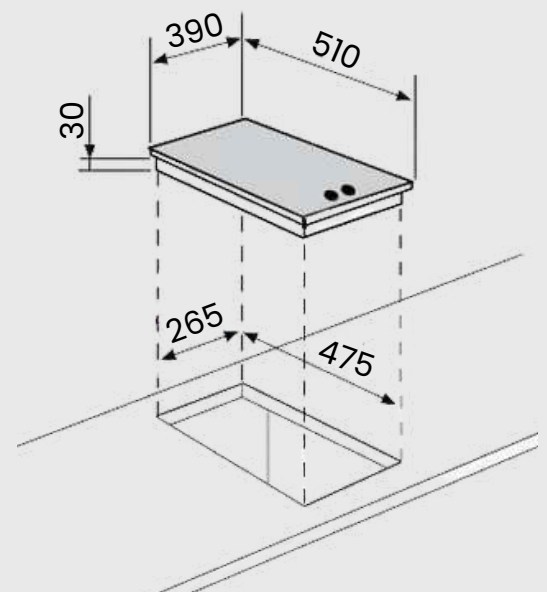

Technical Drawing: