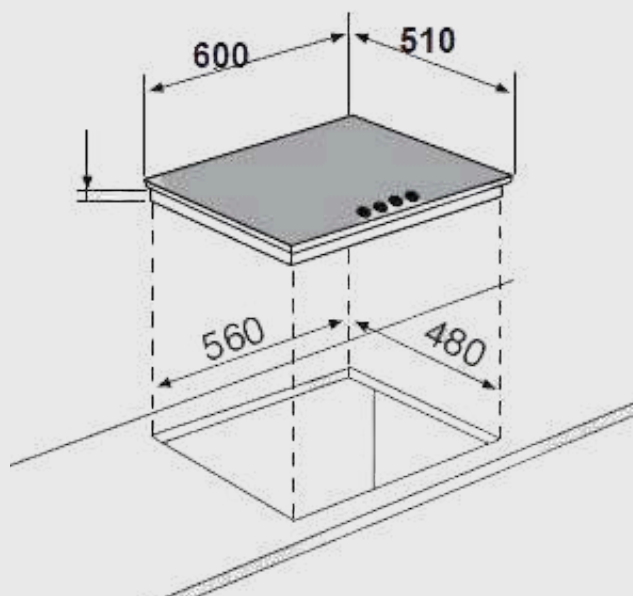

Technical Drawing: