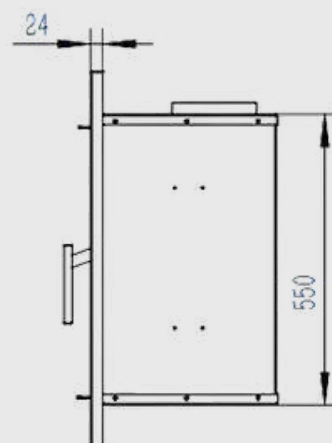

Features:

12 kW Output

Efficiency: 74%

Multi-fuel

Matt Black Steel

Top Flue Outlet

Firebrick Lining

Height: 716 mm

Width: 832 mm

Depth: 331 mm

Flue: 153 mm

Clearance to Combustibles:

1000 mm

Technical Drawing:

Certifications:

Available in Matt Black: