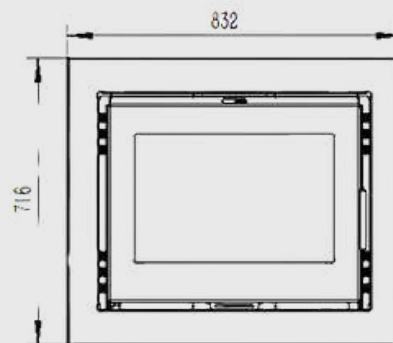

Features:

12 kW Output

Efficiency: 74%

Multi-fuel

Matt Black Steel

Top Flue Outlet

Firebrick Lining

Height: 716 mm

Width: 832 mm

Depth: 331 mm

Flue: 153 mm

Clearance to Combustibles:

1000 mm

Technical Drawing:

Certifications:

Available in Matt Black: