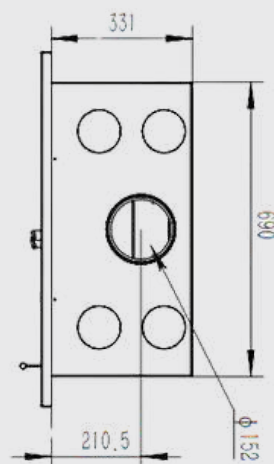

Features:

12 kW Output

Efficiency: 74%

Multi-fuel

Matt Black Steel

Top Flue Outlet

Firebrick Lining

Height: 716 mm

Width: 832 mm

Depth: 331 mm

Flue: 153 mm

Clearance to Combustibles:

1000 mm

Technical Drawing:

Certifications:

Available in Matt Black: