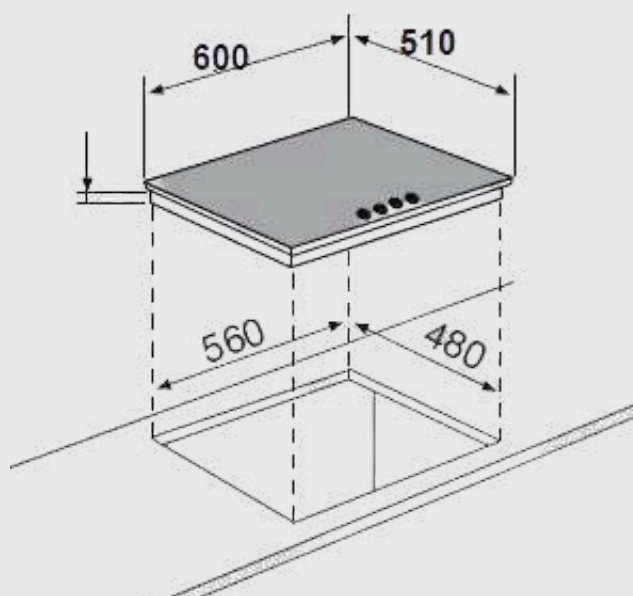

Technical Drawing: