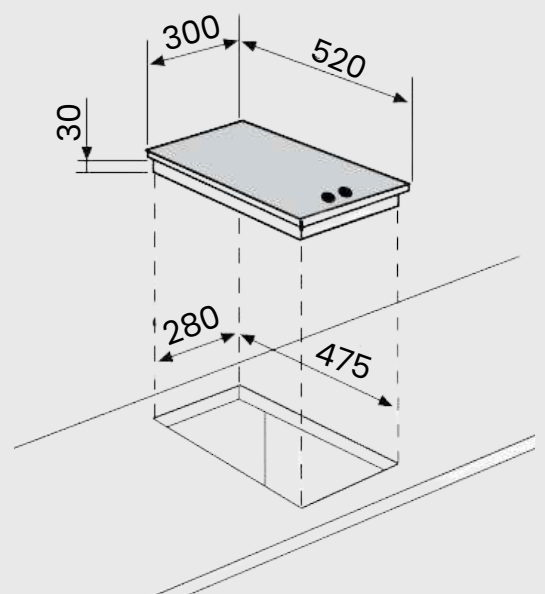

Technical Drawing: