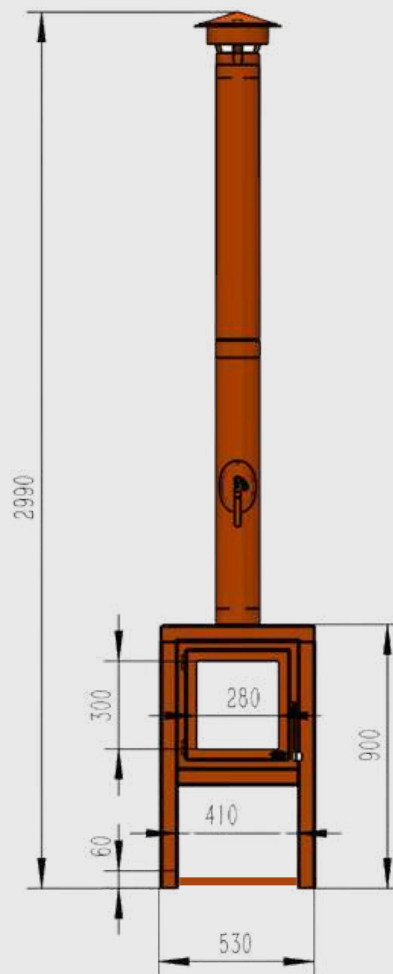

12kW | Henley Thor – Outdoor Unit

About:

The Thor D12 stove is a premium outdoor wood stove that combines elegant aesthetics with sophisticated design features. Its cube shape is sleek and modern, and it is further enhanced by the distinctive modular design featuring 4 glass panels that provide a stunning view of the fire. To achieve the desired level of rust on your stove, we recommend leaving it exposed to the elements for a few days. During this period, avoid placing it on a concrete / granite surface, as the rust may run off. This will ensure the stove achieves the desired rusted look.

Features:

12kW Output
Wood Burning
Corten Steel
Top Flue Outlet
4 Glass Panels
Outdoor Stove
Height: 900mm
Width: 530mm
Depth: 530mm
Flue: 125mm

Included:

Thor Stove, Log Box, 2 Pieces of Flue Pipe with Damper, Cowl.

Technical Drawing:

Certifications:

Available in Corten Steel:

Price:
RRP: R29 995,00