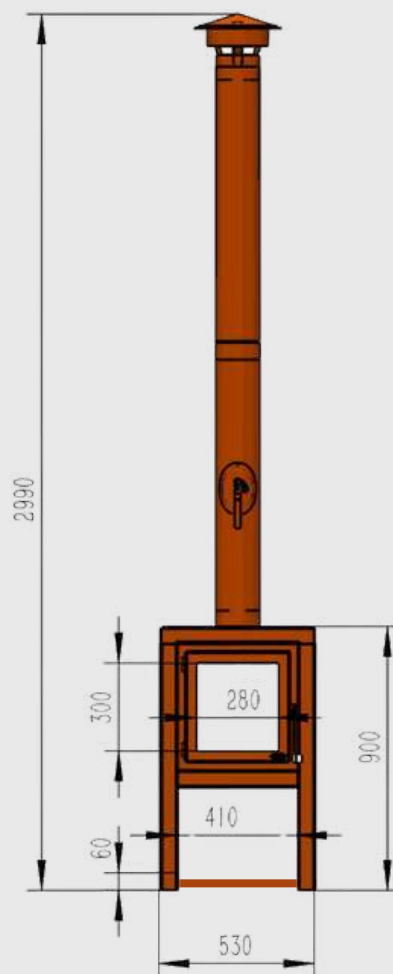

## About:

The Thor D12 stove is a premium outdoor wood stove that combines elegant aesthetics with sophisticated design features. Its cube shape is sleek and modern, and it is further enhanced by the distinctive modular design featuring 4 glass panels that provide a stunning view of the fire. To achieve the desired level of rust on your stove, we recommend leaving it exposed to the elements for a few days. During this period, avoid placing it on a concrete / granite surface, as the rust may run off. This will ensure the stove achieves the desired rusted look.

## Features:

**12kW Output**  
**Wood Burning**  
**Corten Steel**  
**Top Flue Outlet**  
**4 Glass Panels**  
**Outdoor Stove**  
Height: 900mm  
Width: 530mm  
Depth: 530mm  
Flue: 125mm

## Technical Drawing: