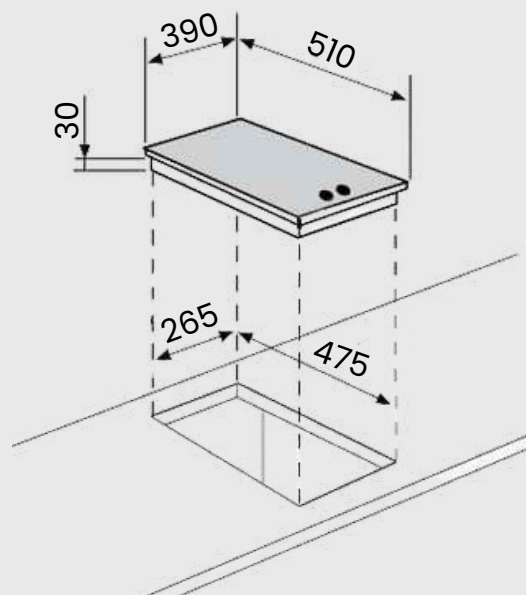

Technical Drawing: