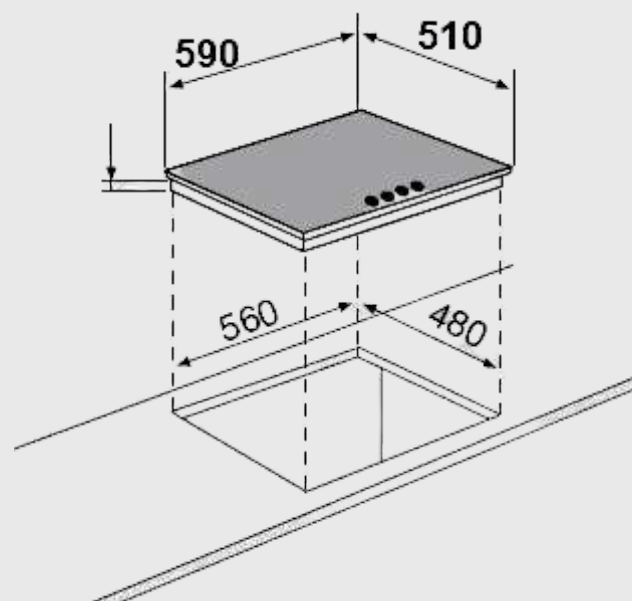

Technical Drawing: