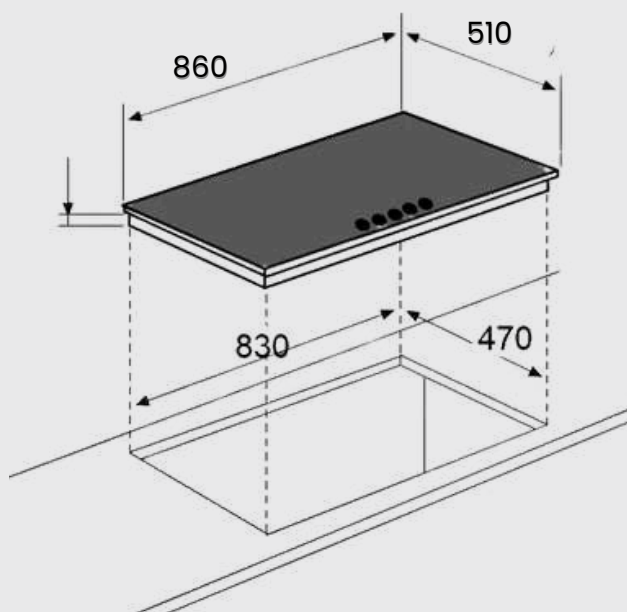

Technical Drawing: