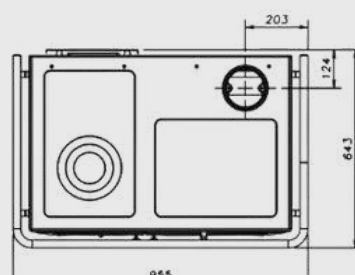

Product Dimensions:

- Length: 955mm
- Depth: 643mm
- Height: 900mm

Price:
RRP. R89 995,00

Product Codes:

- Armonnie Carmin 241100
6.5 kW Wood Burning Stove

Distance to combustible materials:

- Rear 30cm
- Sides 30cm
- Front 15cm

Technical Drawing:

Available in Carmin/Deep Red:

241100 | Armonnie Black 6.5Kw Wood Burning Stove

Features:

- Fuel: Wood
- Heating capacity: 6.5KW
- Flue diameter: 139mm
- Cast Iron fireplace with oven
- Efficiently warm your kitchen and enjoy home cooked meals.
- Cast iron flat cook top
- 3 removable rings on left hand side for direct heat access
- Wrap around chrome handle
- Enamelled oven cavity
- 2 oven racks & 1 drip tray
- Thermostat on oven door
- Manual temperature regulation on oven 100-350 degrees
- Temperature control lever/damper
- Storage drawer
- Primary air control on firebox
- Ash pan
- Cast iron doors
- Full cast iron interior on firebox
- Scraper for firebox

Product Dimensions:

- Length: 955mm
- Depth: 643mm
- Height: 900mm

Price:
RRP. R87 995,00

Product Codes:

- Armonnie Black 241100
6.5 kW Wood Burning Stove

Distance to combustible materials:

- Rear 30cm
- Sides 30cm
- Front 15cm

Technical Drawing:

Available in Black: