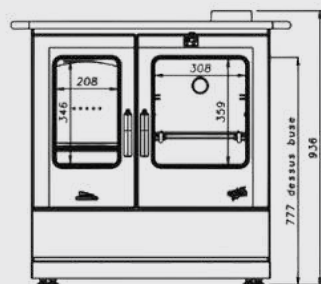

Product Dimensions:

- Length: 955mm
- Depth: 643mm
- Height: 900mm

Price:
RRP. R89 995,00

Product Codes:

- Armonnie Carmin 241100
6.5 kW Wood Burning Stove

Distance to combustible materials:

- Rear 30cm
- Sides 30cm
- Front 15cm

Technical Drawing:

Available in Carmin/Deep Red:

241100 | Armonnie Black 6.5Kw Wood Burning Stove

Features:

- Fuel: Wood
- Heating capacity: 6.5KW
- Flue diameter: 139mm
- Cast Iron fireplace with oven
- Efficiently warm your kitchen and enjoy home cooked meals.
- Cast iron flat cook top
- 3 removable rings on left hand side for direct heat access
- Wrap around chrome handle
- Enamelled oven cavity
- 2 oven racks & 1 drip tray
- Thermostat on oven door
- Manual temperature regulation on oven 100-350 degrees
- Temperature control lever/damper
- Storage drawer
- Primary air control on firebox
- Ash pan
- Cast iron doors
- Full cast iron interior on firebox
- Scraper for firebox

Product Dimensions:

- Length: 955mm
- Depth: 643mm
- Height: 900mm

Price:
RRP. R87 995,00

Product Codes:

- Armonnie Black 241100
6.5 kW Wood Burning Stove

Distance to combustible materials:

- Rear 30cm
- Sides 30cm
- Front 15cm

Technical Drawing:

Available in Black: