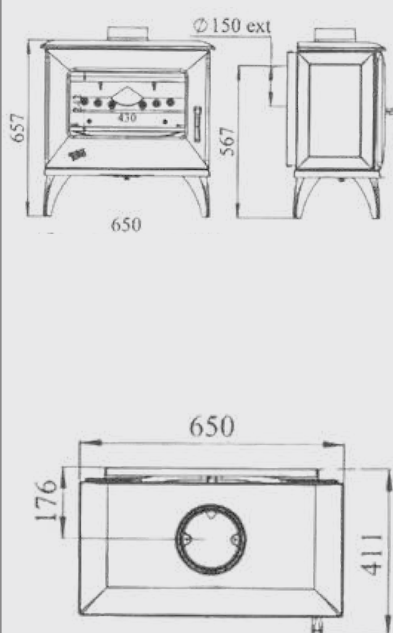

Distance to combustible materials:

- Rear 50cm
- Sides 50cm
- Front 150cm

Product Dimensions:

- Length: 650mm
- Depth: 411mm
- Height: 657mm

Product Codes:

- CUBE 388117
6.5 kW Freestanding Fireplace

Price:
RRP. R28 595,00

Technical Drawing:

Available in Matt Black:

241100 | Armonnie Carmin 6.5Kw Wood Burning Stove

Features:

- Fuel: Wood
- Heating capacity: 6.5KW
- Flue diameter: 139mm
- Cast Iron fireplace with oven
- Efficiently warm your kitchen and enjoy home cooked meals.
- Cast iron flat cook top
- 3 removable rings on left hand side for direct heat access
- Wrap around chrome handle
- Enamelled oven cavity
- 2 oven racks & 1 drip tray
- Thermostat on oven door
- Manual temperature regulation on oven 100-350 degrees
- Temperature control lever/damper
- Storage drawer
- Primary air control on firebox
- Ash pan
- Cast iron doors
- Full cast iron interior on firebox
- Scraper for firebox

Product Dimensions:

- Length: 955mm
- Depth: 643mm
- Height: 900mm

Price:
RRP. R89 995,00

Product Codes:

- Armonnie Carmin 241100
6.5 kW Wood Burning Stove

Distance to combustible materials:

- Rear 30cm
- Sides 30cm
- Front 15cm

Product Dimensions:

- Length: 955mm
- Depth: 643mm
- Height: 900mm

Price:
RRP. R87 995,00

Product Codes:

- Armonnie Black 241100
6.5 kW Wood Burning Stove

Distance to combustible materials:

- Rear 30cm
- Sides 30cm
- Front 15cm