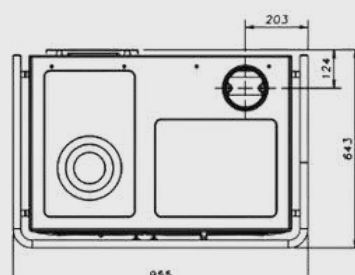

Technical Drawing:

Available in Matt Black:

241100 | Armonnie Carmin 6.5Kw Wood Burning Stove

Features:

- Fuel: Wood
- Heating capacity: 6.5KW
- Flue diameter: 139mm
- Cast Iron fireplace with oven
- Efficiently warm your kitchen and enjoy home cooked meals.
- Cast iron flat cook top
- 3 removable rings on left hand side for direct heat access
- Wrap around chrome handle
- Enamelled oven cavity
- 2 oven racks & 1 drip tray
- Thermostat on oven door
- Manual temperature regulation on oven 100-350 degrees
- Temperature control lever/damper
- Storage drawer
- Primary air control on firebox
- Ash pan
- Cast iron doors
- Full cast iron interior on firebox
- Scraper for firebox

Product Dimensions:

- Length: 955mm
- Depth: 643mm
- Height: 900mm

Price:
RRP. R89 995,00

Product Codes:

- Armonnie Carmin 241100
6.5 kW Wood Burning Stove

Distance to combustible materials:

- Rear 30cm
- Sides 30cm
- Front 15cm

Technical Drawing:

Available in Carmin/Deep Red:

241100 | Armonnie Black 6.5Kw Wood Burning Stove

Features:

- Fuel: Wood
- Heating capacity: 6.5KW
- Flue diameter: 139mm
- Cast Iron fireplace with oven
- Efficiently warm your kitchen and enjoy home cooked meals.
- Cast iron flat cook top
- 3 removable rings on left hand side for direct heat access
- Wrap around chrome handle
- Enamelled oven cavity
- 2 oven racks & 1 drip tray
- Thermostat on oven door
- Manual temperature regulation on oven 100-350 degrees
- Temperature control lever/damper
- Storage drawer
- Primary air control on firebox
- Ash pan
- Cast iron doors
- Full cast iron interior on firebox
- Scraper for firebox

Product Dimensions:

- Length: 955mm
- Depth: 643mm
- Height: 900mm

Price:
RRP. R87 995,00

Product Codes:

- Armonnie Black 241100
6.5 kW Wood Burning Stove

Distance to combustible materials:

- Rear 30cm
- Sides 30cm
- Front 15cm