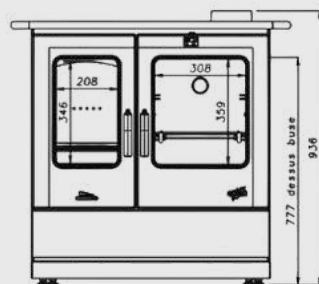

Technical Drawing:

Available in Matt Black:

241100 | Armonnie Carmin 6.5Kw Wood Burning Stove

Features:

- Fuel: Wood
- Heating capacity: 6.5KW
- Flue diameter: 139mm
- Cast Iron fireplace with oven
- Efficiently warm your kitchen and enjoy home cooked meals.
- Cast iron flat cook top
- 3 removable rings on left hand side for direct heat access
- Wrap around chrome handle
- Enamelled oven cavity
- 2 oven racks & 1 drip tray
- Thermostat on oven door
- Manual temperature regulation on oven 100-350 degrees
- Temperature control lever/damper
- Storage drawer
- Primary air control on firebox
- Ash pan
- Cast iron doors
- Full cast iron interior on firebox
- Scraper for firebox

Product Dimensions:

- Length: 955mm
- Depth: 643mm
- Height: 900mm

Price:
RRP. R89 995,00

Product Codes:

- Armonnie Carmin 241100
6.5 kW Wood Burning Stove

Distance to combustible materials:

- Rear 30cm
- Sides 30cm
- Front 15cm

Technical Drawing:

Available in Carmin/Deep Red:

241100 | Armonnie Black 6.5Kw Wood Burning Stove

Features:

- Fuel: Wood
- Heating capacity: 6.5KW
- Flue diameter: 139mm
- Cast Iron fireplace with oven
- Efficiently warm your kitchen and enjoy home cooked meals.
- Cast iron flat cook top
- 3 removable rings on left hand side for direct heat access
- Wrap around chrome handle
- Enamelled oven cavity
- 2 oven racks & 1 drip tray
- Thermostat on oven door
- Manual temperature regulation on oven 100-350 degrees
- Temperature control lever/damper
- Storage drawer
- Primary air control on firebox
- Ash pan
- Cast iron doors
- Full cast iron interior on firebox
- Scraper for firebox

Product Dimensions:

- Length: 955mm
- Depth: 643mm
- Height: 900mm

Price:
RRP. R87 995,00

Product Codes:

- Armonnie Black 241100
6.5 kW Wood Burning Stove

Distance to combustible materials:

- Rear 30cm
- Sides 30cm
- Front 15cm