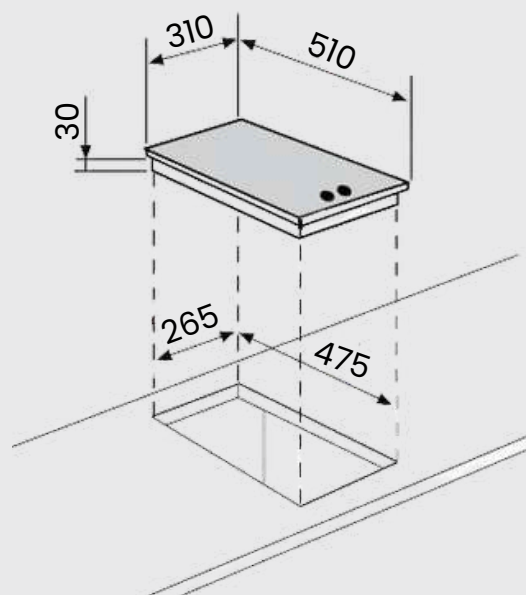

Technical Drawing: