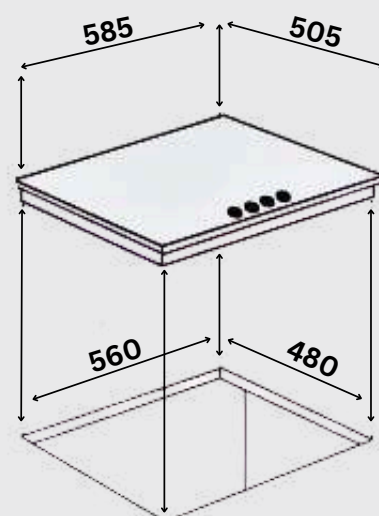

Technical Drawing: