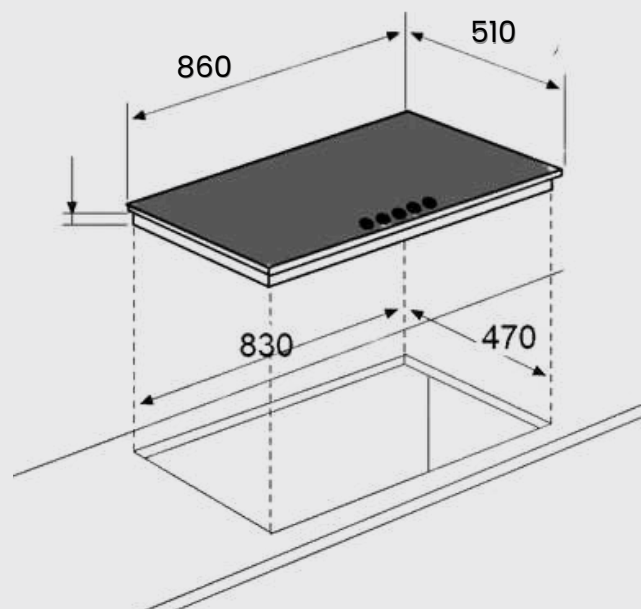

Cast iron pot rests

Chrome coated knobs

Built in feet for free-standing option

Also available with battery ignition.

Product Dimensions:

- Length: 510mm
- Width: 390mm
- Depth: 30mm
- Cut out dimensions 475 x 265

Overall - 590 x 510

Cut Out - 560 x 480

Product Codes:

• **SS60:**
60cm 4 Burner Stainless Steel Hob

• **SS60B:**
60cm 4 Burner Stainless Steel Hob
With Battery Ignition

SS60:
RRP. R3895,00
SS60B:
RRP. R3895,00

Available in Stainless Steel:

Technical Drawing:

SS90 | 90cm Stainless Steel Built In Hob

Features:

- 90cm stainless steel built-in hob
- 5 gas burners
- Front left: 1750W
- Rear left: 2700W
- Centre wok burner: 3300W
- Front right: 1000W
- Rear right: 1750W
- Flame failure device (FFD)
- One handed electronic ignition
- Cast iron pot rests
- Chrome coated knobs
- Built in feet for free-standing option

Product Dimensions:

• Assembled:

- Overall - 860 x 510
- Cut Out - 830 x 470

Available in Stainless Steel:

Technical Drawing:

Price:
RRP. R4975,00