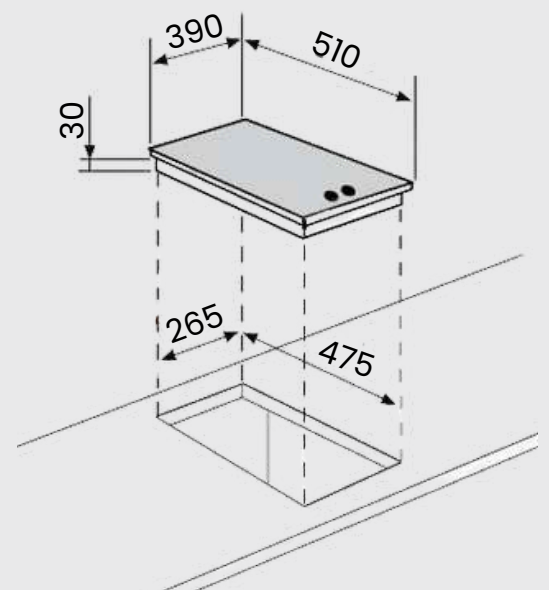

Technical Drawing: