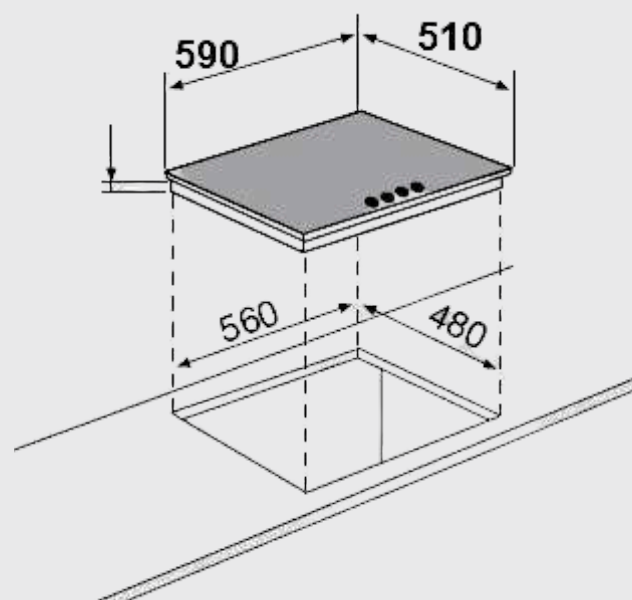

Cast iron pot rests

Chrome coated knobs

Built in feet for free-standing option

Also available with battery ignition.

Product Dimensions:

- Length: 510mm
- Width: 390mm
- Depth: 30mm
- Cut out dimensions 475 x 265

Overall - 590 x 510

Cut Out - 560 x 480

Product Codes:

• **SS60:**
60cm 4 Burner Stainless Steel Hob

• **SS60B:**
60cm 4 Burner Stainless Steel Hob
With Battery Ignition

SS60:
RRP. R3895,00
SS60B:
RRP. R3895,00

Available in Stainless Steel:

Technical Drawing:

SS90 | 90cm Stainless Steel Built In Hob

Features:

- 90cm stainless steel built-in hob
- 5 gas burners
- Front left: 1750W
- Rear left: 2700W
- Centre wok burner: 3300W
- Front right: 1000W
- Rear right: 1750W
- Flame failure device (FFD)
- One handed electronic ignition
- Cast iron pot rests
- Chrome coated knobs
- Built in feet for free-standing option

Product Dimensions:

• Assembled:

- Overall - 860 x 510
- Cut Out - 830 x 470

Available in Stainless Steel:

Technical Drawing:

Price:
RRP. R4975,00