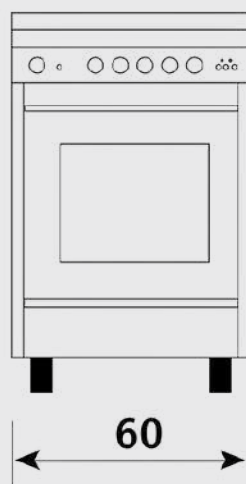

UN6611WI | 60cm Freestanding Gas Electric Stove

Features:

- 4 gas burners :
- 3KW wok burner
- 64L Oven capacity
- Fan assisted
- Cast iron pot rests
- One handed ignition
- Flame failure devices (FFD)
- 6 function multifunction electric oven
- Easy Clean enamelled titanium oven cavity
- 1 x Chrome oven rack
- 1 x Enamelled drip tray
- Full double glass door + Safe Touch
- Lateral profiles
- Mirror glass finish
- Minute minder
- Storage compartment
- Adjustable feet
- Crystal lid
- 3 Year Warranty

Product Dimensions:

- Length: 600mm
- Width: 600mm
- Height: 750mm

Price:
RRP. R18 895,00

Product Codes:

- UN6611WI:
S/Steel 60cm Freestanding Gas
Electric Stove

Technical Drawing:

Available in S/ Steel:

Oven Functions:

UN7612WI | 70cm Freestanding Gas Electric Stove

Features:

- 5 Gas burners:
- Triple Ring central wok burner: 3.6KW
- 64L Oven capacity
- Cast iron pot rests
- One handed electronic ignition
- Flame failure devices (FFD)
- 6 function multifunction electric oven
- Fan assisted
- Easy Clean enamelled titanium oven cavity
- 1 x Chrome oven rack
- 1 x Enamelled drip tray
- Full double glass door
- Safe Touch
- Lateral profiles
- Minute minder
- Storage compartment
- Adjustable feet Crystal lid
- 3 year warranty

Product Dimensions:

- Length: 900mm
- Width: 600mm
- Height: 750mm

Product Codes:

- UN9612WI:
S/Steel 90cm Gas Electric Stove

Price:
RRP. R26 495,00

Technical Drawing:

Available in Stainless Steel:

Oven Functions: