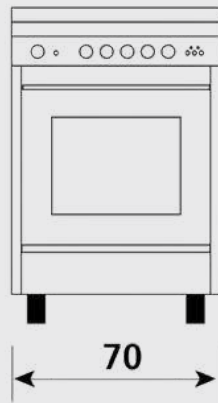

Technical Drawing: