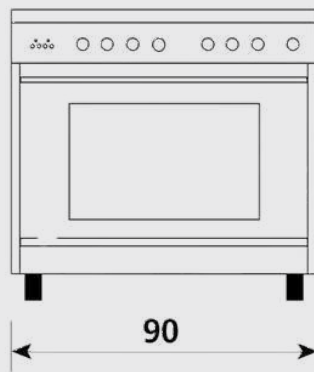

UN7612WI | 70cm Freestanding Gas Electric Stove

Features:

- 5 Gas burners:
- Triple Ring central wok burner: 3.6KW
- 64L Oven capacity
- Cast iron pot rests
- One handed electronic ignition
- Flame failure devices (FFD)
- 6 function multifunction electric oven
- Fan assisted
- Easy Clean enamelled titanium oven cavity
- 1 x Chrome oven rack
- 1 x Enamelled drip tray
- Full double glass door
- Safe Touch
- Lateral profiles
- Minute minder
- Storage compartment
- Adjustable feet Crystal lid
- 3 year warranty

- 5 gas burners
- Triple ring central wok burner 3.8KW
- Cast iron pot rests
- One handed electronic ignition
- Flame failure devices (FFD)
- 6 Function multifunction electric oven
- Fan assisted
- 118L Oven capacity
- Enamelled titanium oven cavity
- 1 x Chrome oven rack
- 1 x Enamelled drip tray
- Full double glass door + Safe Touch
- Lateral profiles
- Minute minder
- Storage compartment
- Adjustable feet
- Crystal lid
- 3 year warranty

Product Dimensions:

- Length: 900mm
- Width: 600mm
- Height: 750mm

Product Codes:

- UN9612WI:
S/Steel 90cm Gas Electric Stove

Price:
RRP. R26 495,00

Technical Drawing:

Available in Stainless Steel:

Oven Functions: