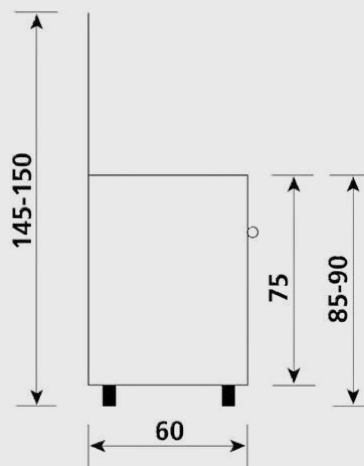

Product Dimensions:

- Length: 900mm
- Width: 600mm
- Height: 750mm

Product Codes:

- UN9612WI:
S/Steel 90cm Gas Electric Stove

Price:
RRP. R26 495,00

Technical Drawing:

Available in Stainless Steel:

Oven Functions: