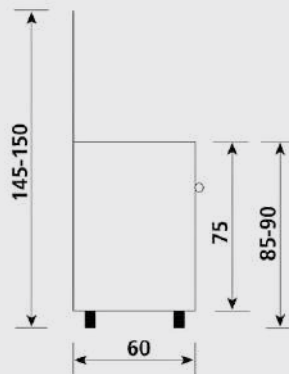

Product Dimensions:

- Length: 600mm
- Width: 600mm
- Height: 750mm

Price:
RRP. R18 895,00

Product Codes:

- UN6611WI:
S/Steel 60cm Freestanding Gas
Electric Stove

Technical Drawing:

Available in S/ Steel:

Oven Functions:

Product Dimensions:

- Length: 900mm
- Width: 600mm
- Height: 750mm

Product Codes:

- UN9612WI:
S/Steel 90cm Gas Electric Stove

Price:
RRP. R26 495,00

Technical Drawing:

Available in Stainless Steel:

Oven Functions: