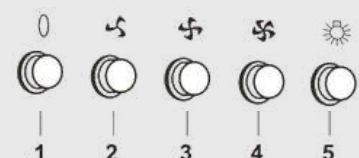

Push Button Controls

1. Press this button to turn the appliance on/off.
2. Press this button to operate in low speed.
3. Press this button to operate in middle speed.
4. Press this button to operate in high speed.
5. Press this button to turn the lamps on.