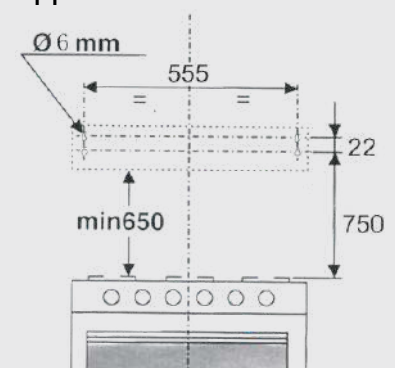

Kitchen volume = width x depth x height

Example: 3 m x 3 m x 2,5 m = 22,5 m³

12 Renovations per hour

Example: 12 x 22,5 m³ = 270 m³

Technical Drawing:

Available Colours:

Appliance Position:

Push Button Controls