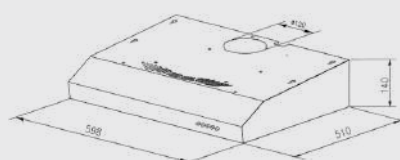

Conscious Choice:

The size and capacity of the extraction should match the specific requirements of your kitchen. The hoods extraction is measured in cubic meters for the air renovation. The optimal recommendation is to achieve 12 renewals per hour, aligned with your kitchen's volume:

Kitchen volume = width x depth x height

Example: 3 m x 3 m x 2,5 m = 22,5 m³

12 Renovations per hour

Example: 12 x 22,5 m³ = 270 m³

Technical Drawing:

Available Colours:

Appliance Position:

Push Button Controls